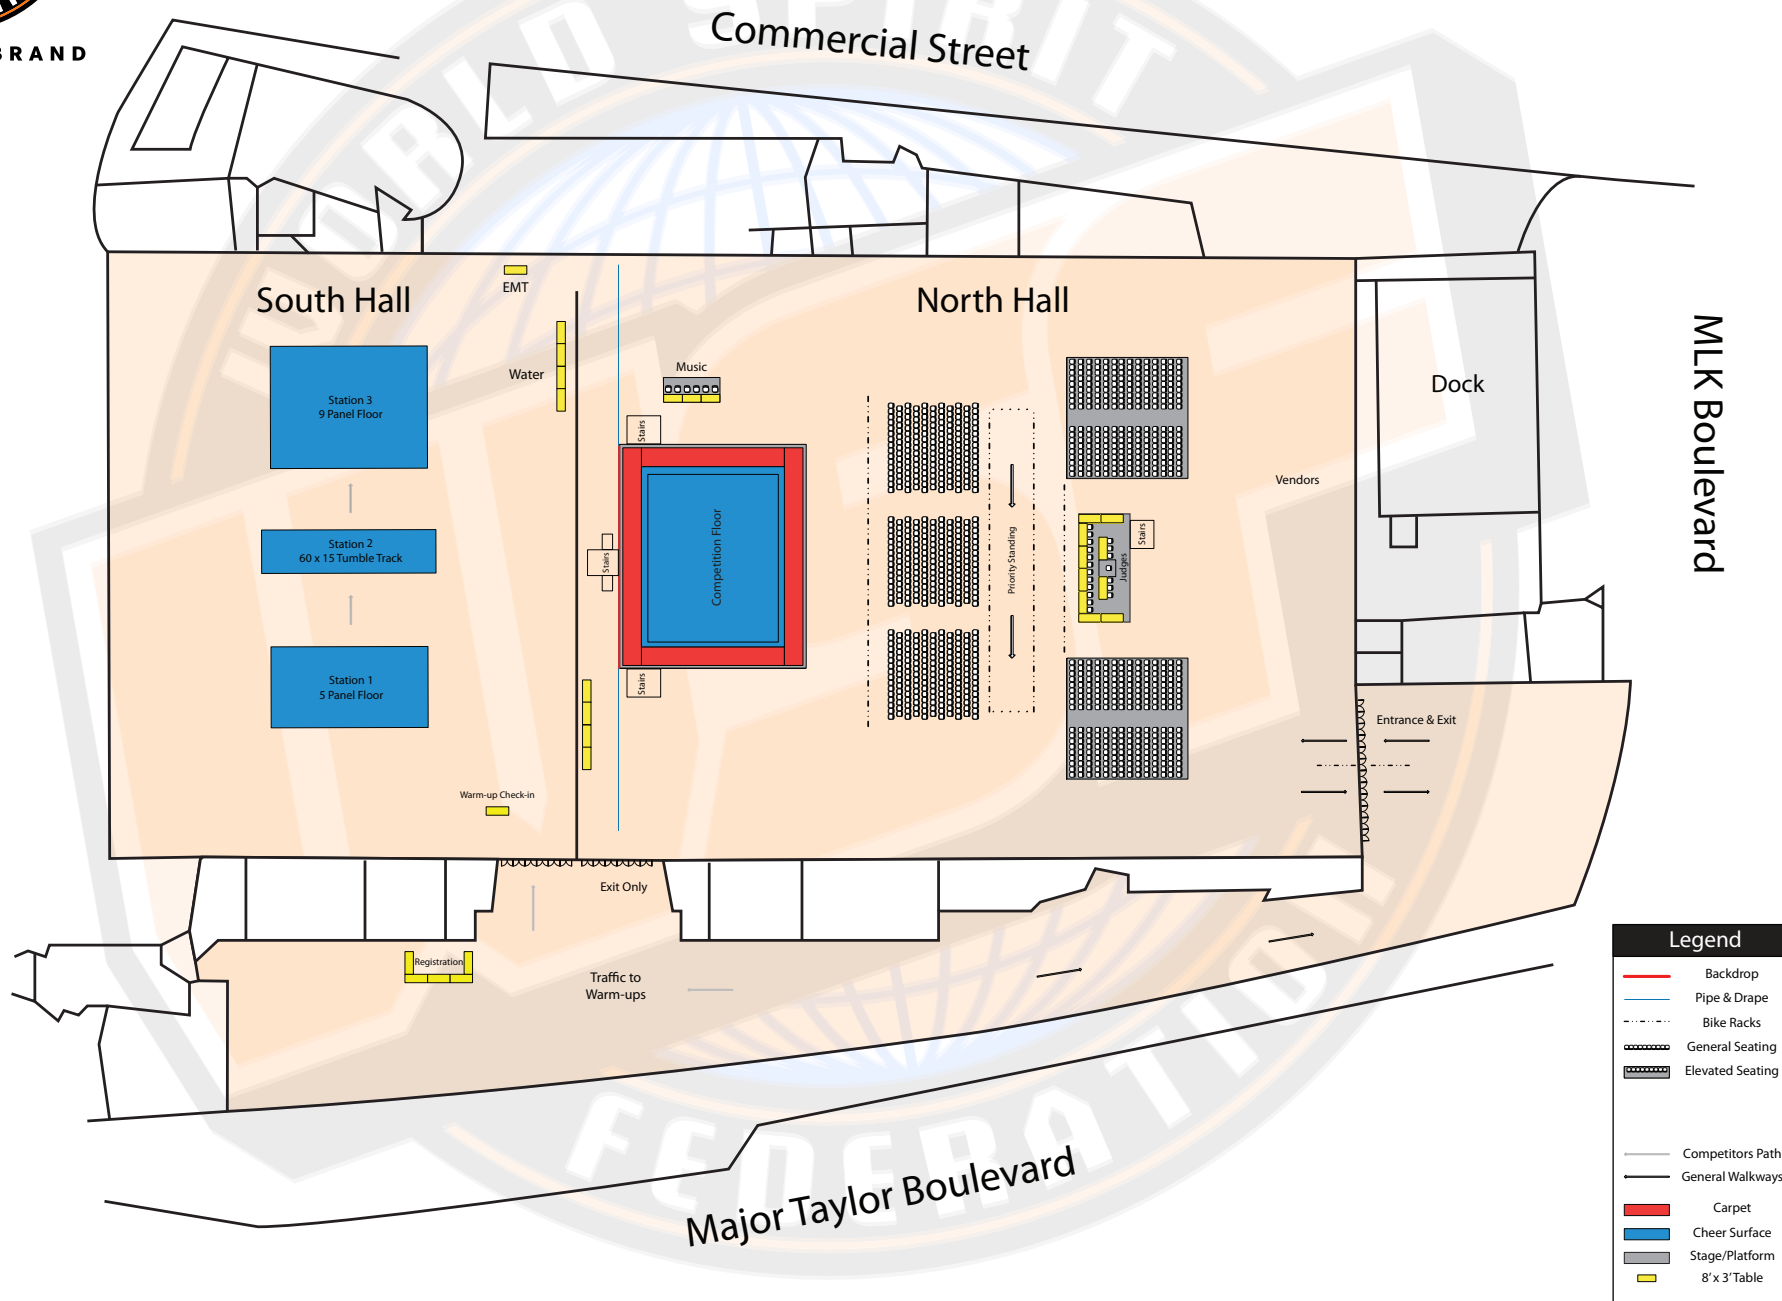

## DCU Center, Worcester, MA

Legend	
	Backdrop
	Pipe & Drape
	Bike Racks
	General Seating
	Elevated Seating
	Competitors Path
	General Walkways
	Carpet
	Cheer Surface
	Stage/Platform
	8' x 3' Table