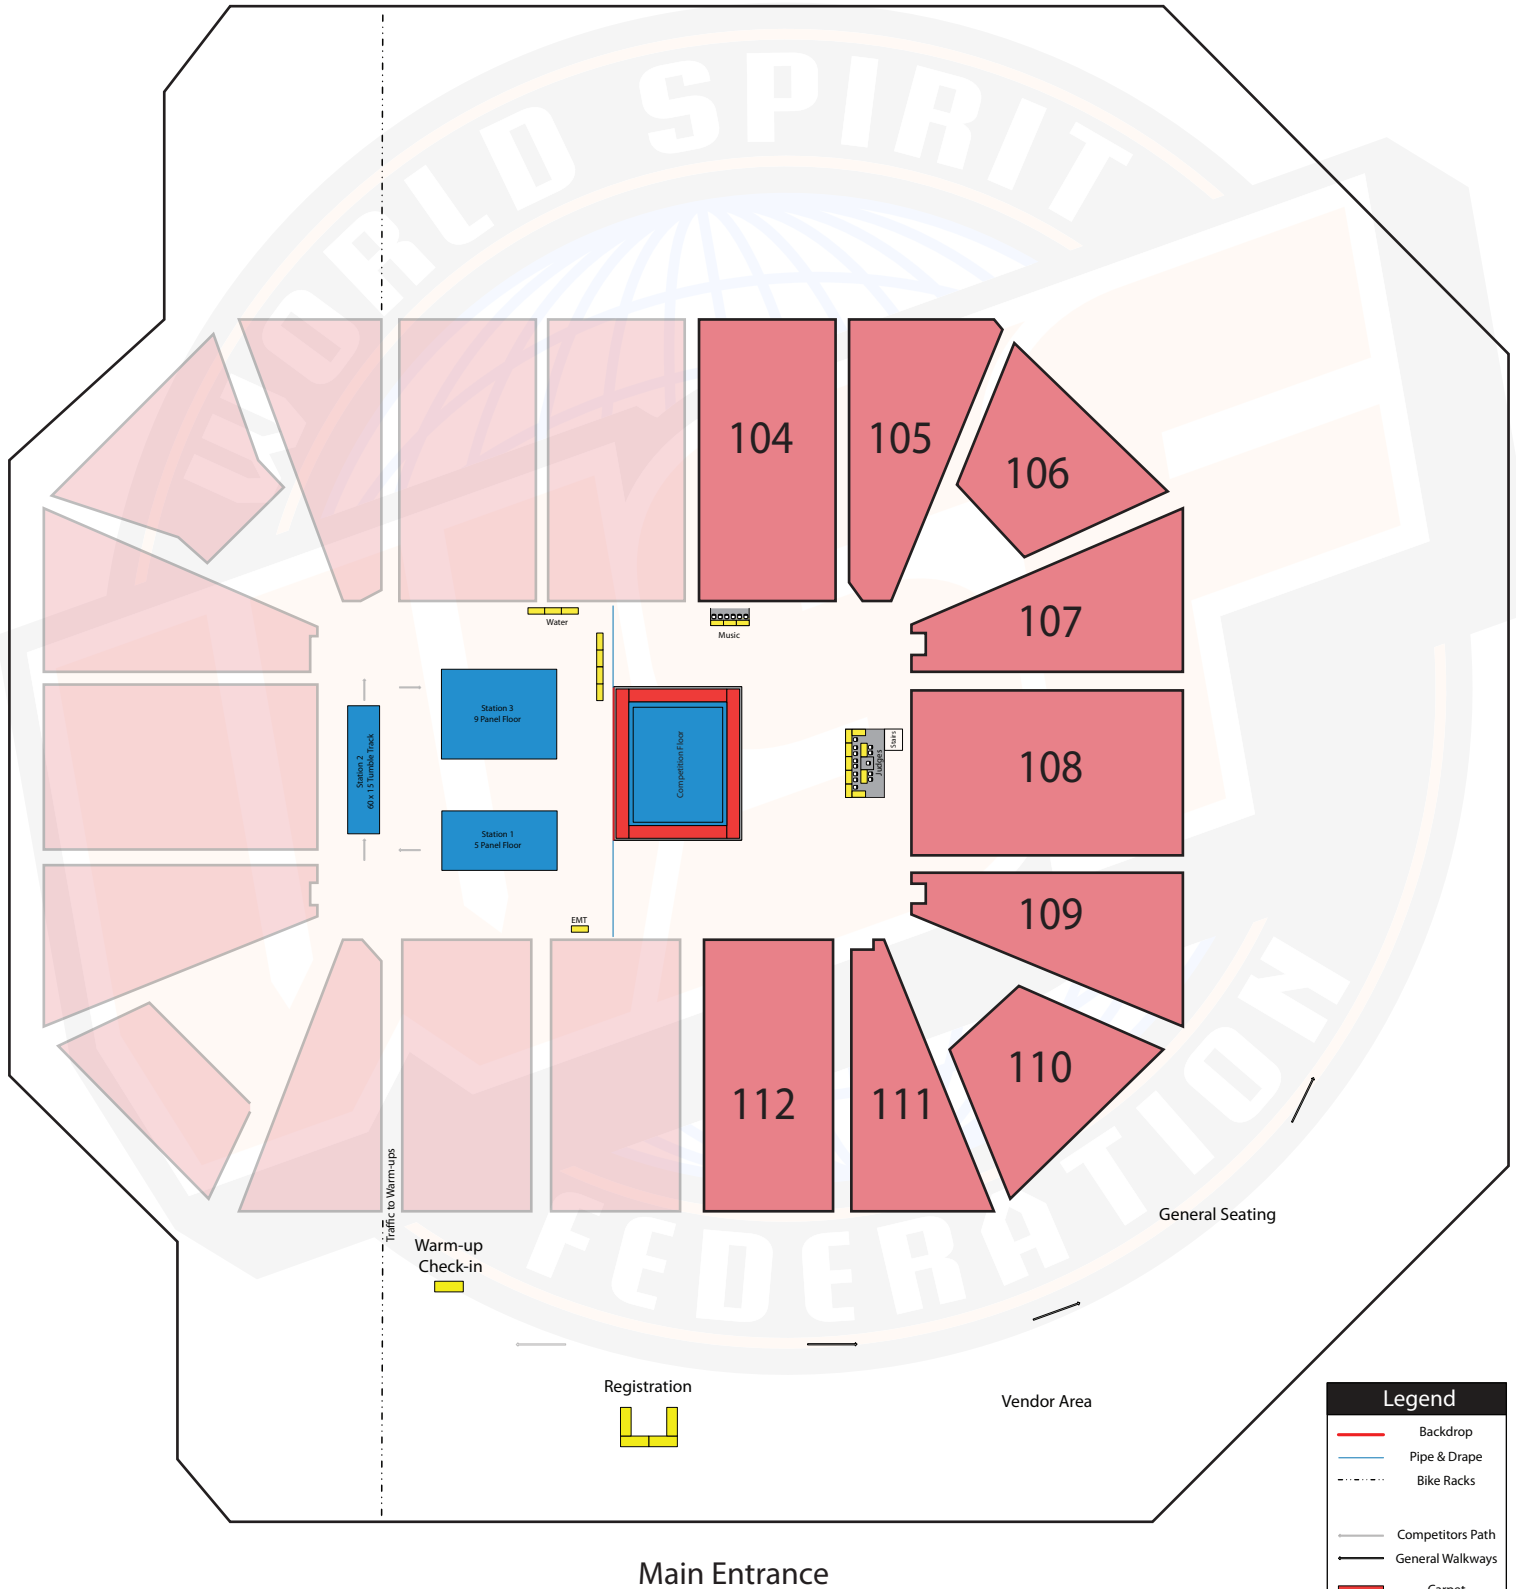

Liberty Bell Championship

Liacourous Center

Legend	
	Backdrop
	Pipe & Drape
	Bike Racks
	Competitors Path
	General Walkways
	Carpet
	Cheer Surface
	Stage/Platform
	6' x 3' Table