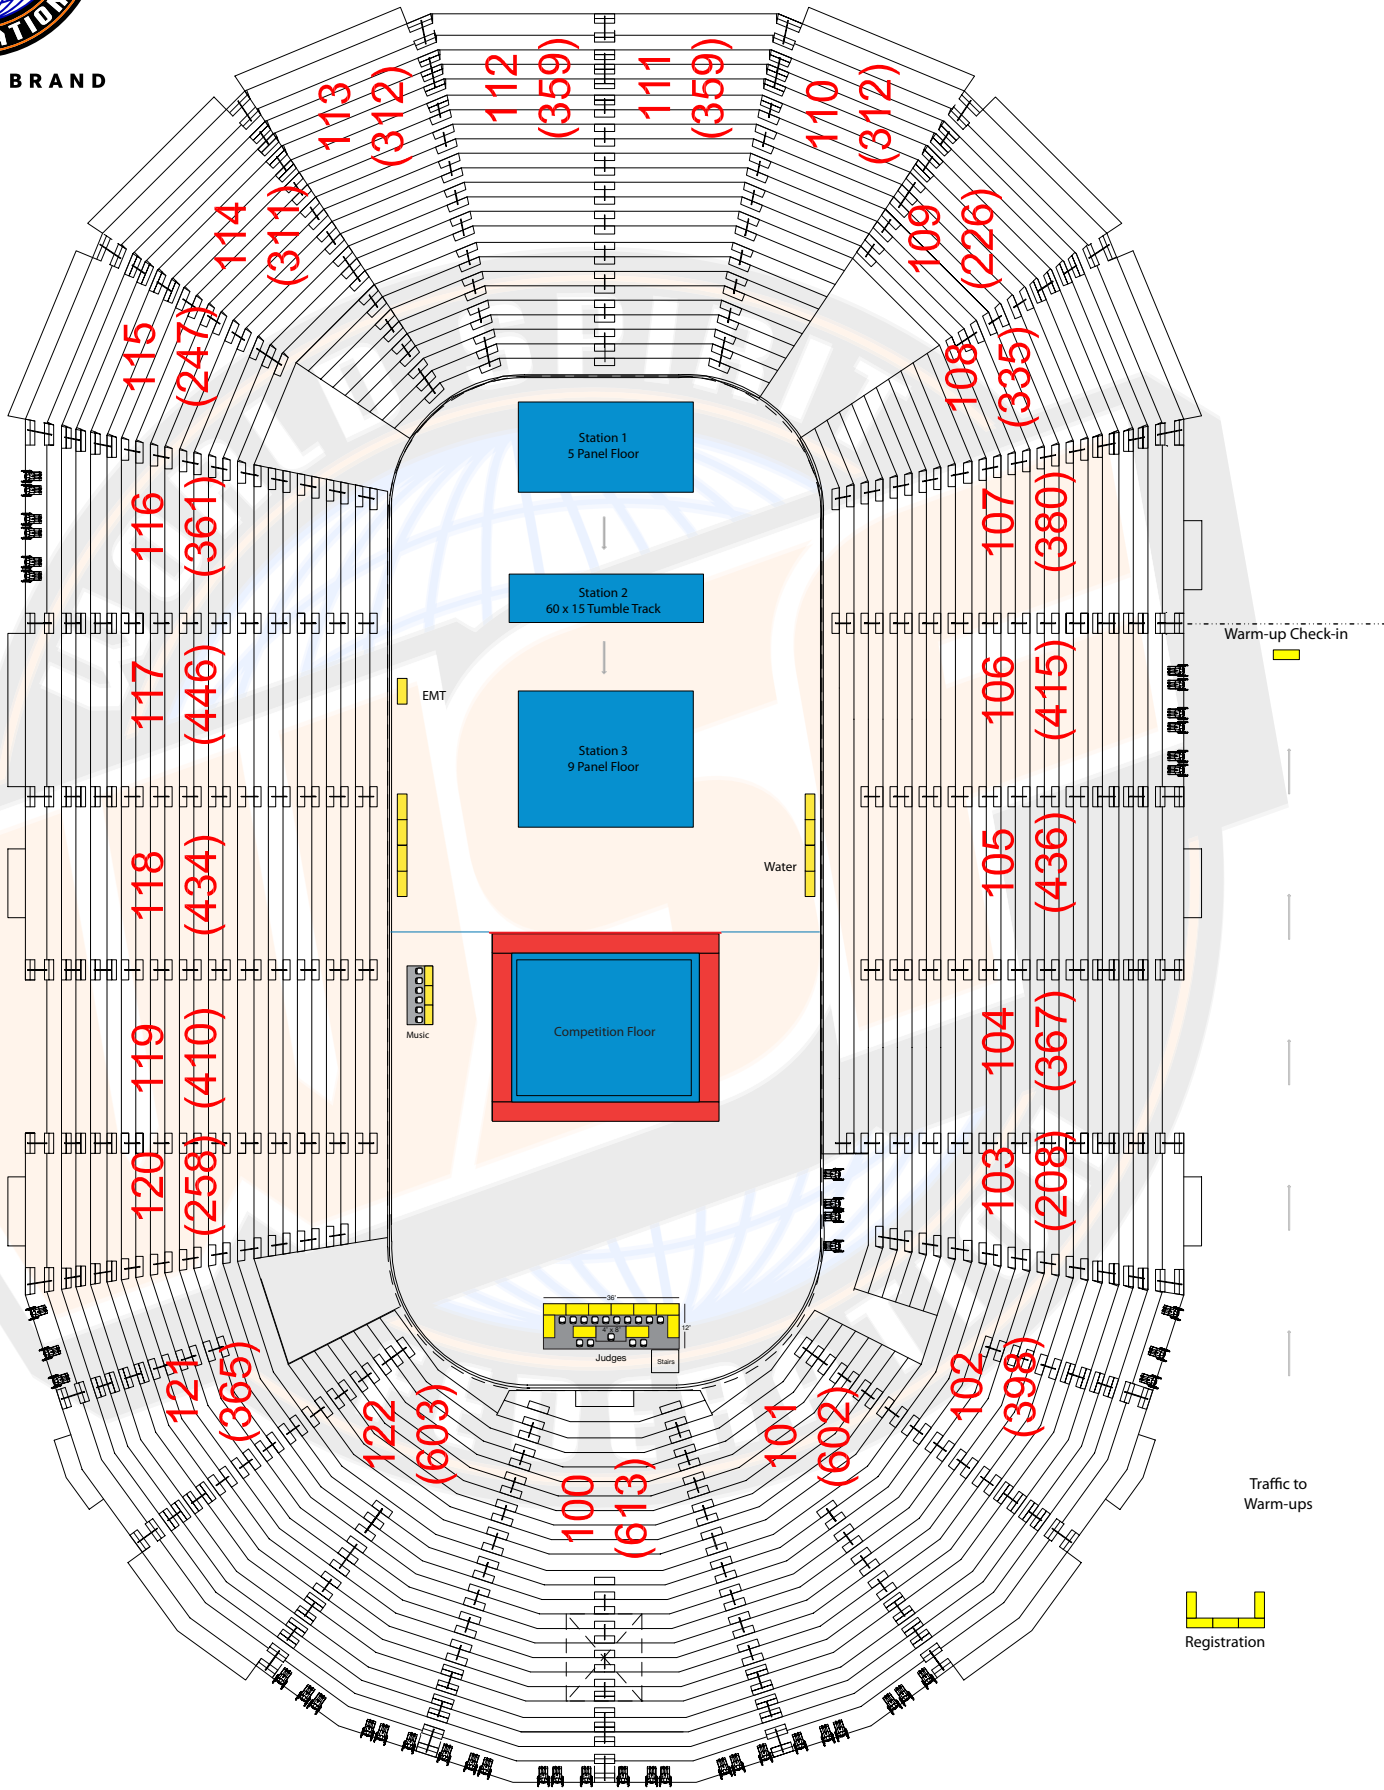

A VARSITY BRAND

A-Town Championship

The Arena at Gwinnett Center, Duluth

Vendor Area