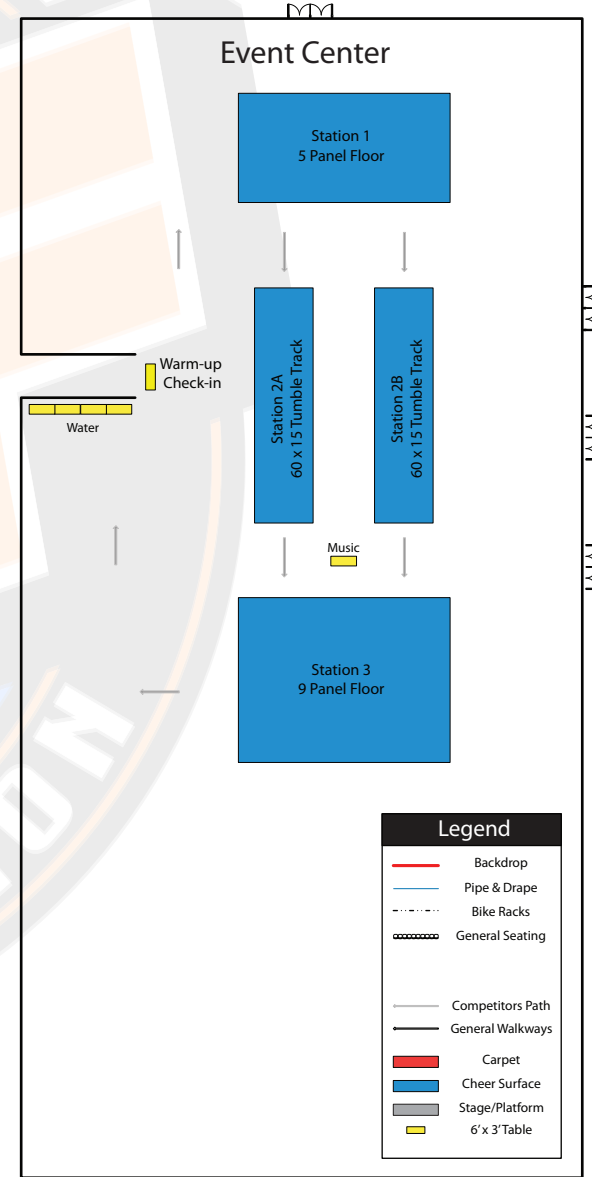

Queen City Championship

Cabarras Arena

- Legend**
- Backdrop
 - Pipe & Drape
 - Bike Racks
 - General Seating
 - Competitors Path
 - General Walkways
 - Carpet
 - Cheer Surface
 - Stage/Platform
 - 6' x 3' Table