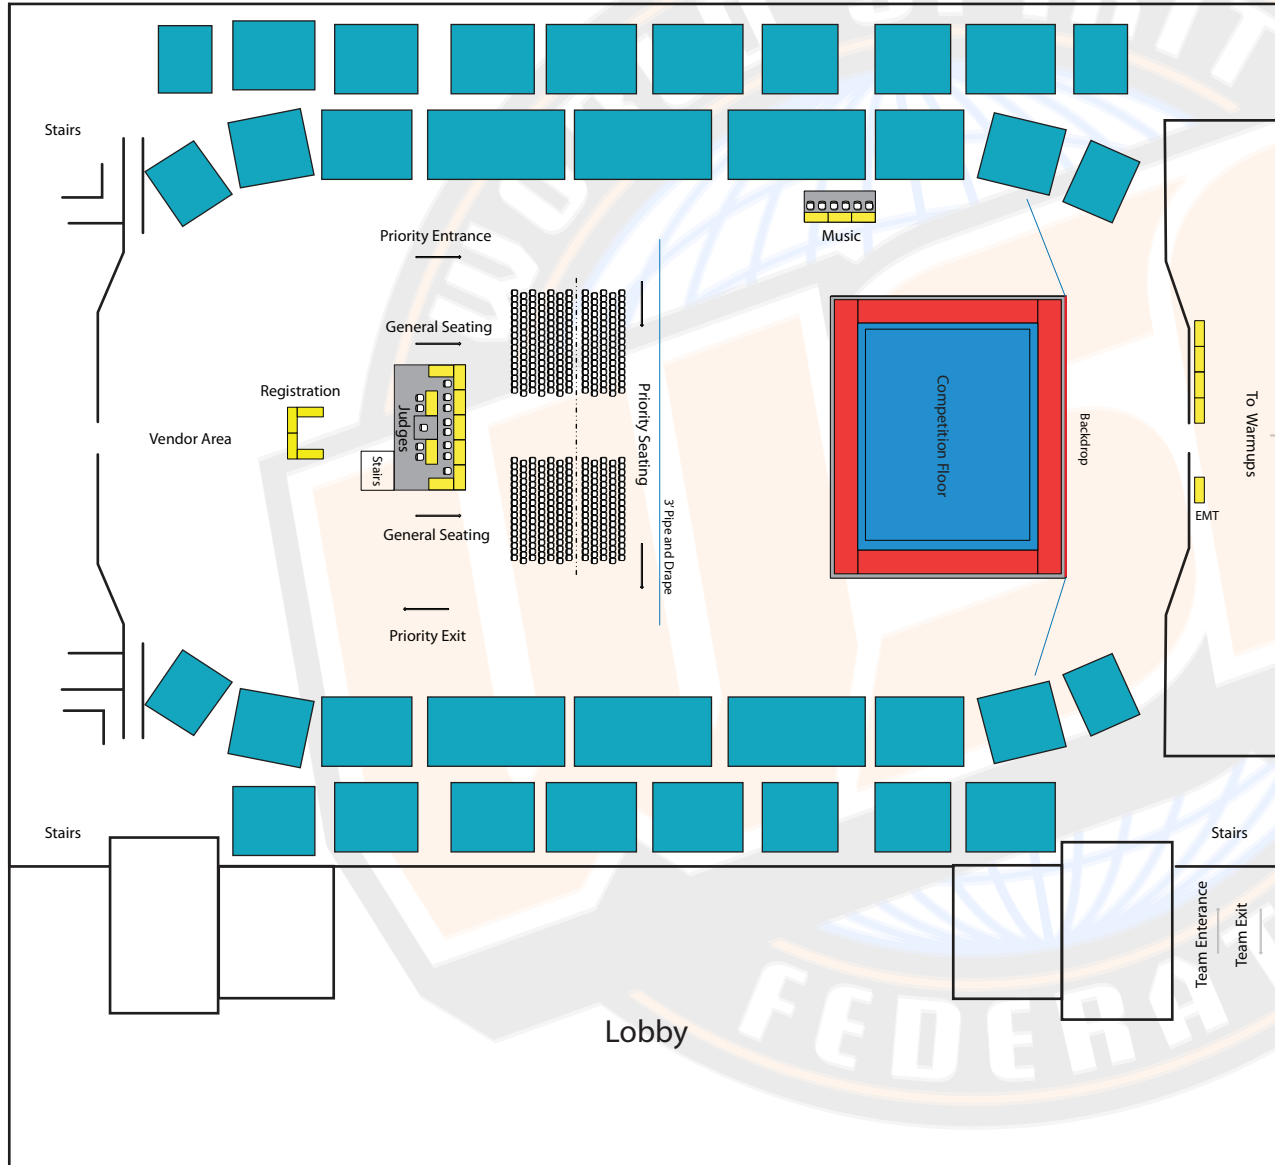

Queen City Championship

Cabarras Arena

- Legend**
- Backdrop
 - Pipe & Drape
 - Bike Racks
 - General Seating
 - Competitors Path
 - General Walkways
 - Carpet
 - Cheer Surface
 - Stage/Platform
 - 6' x 3' Table